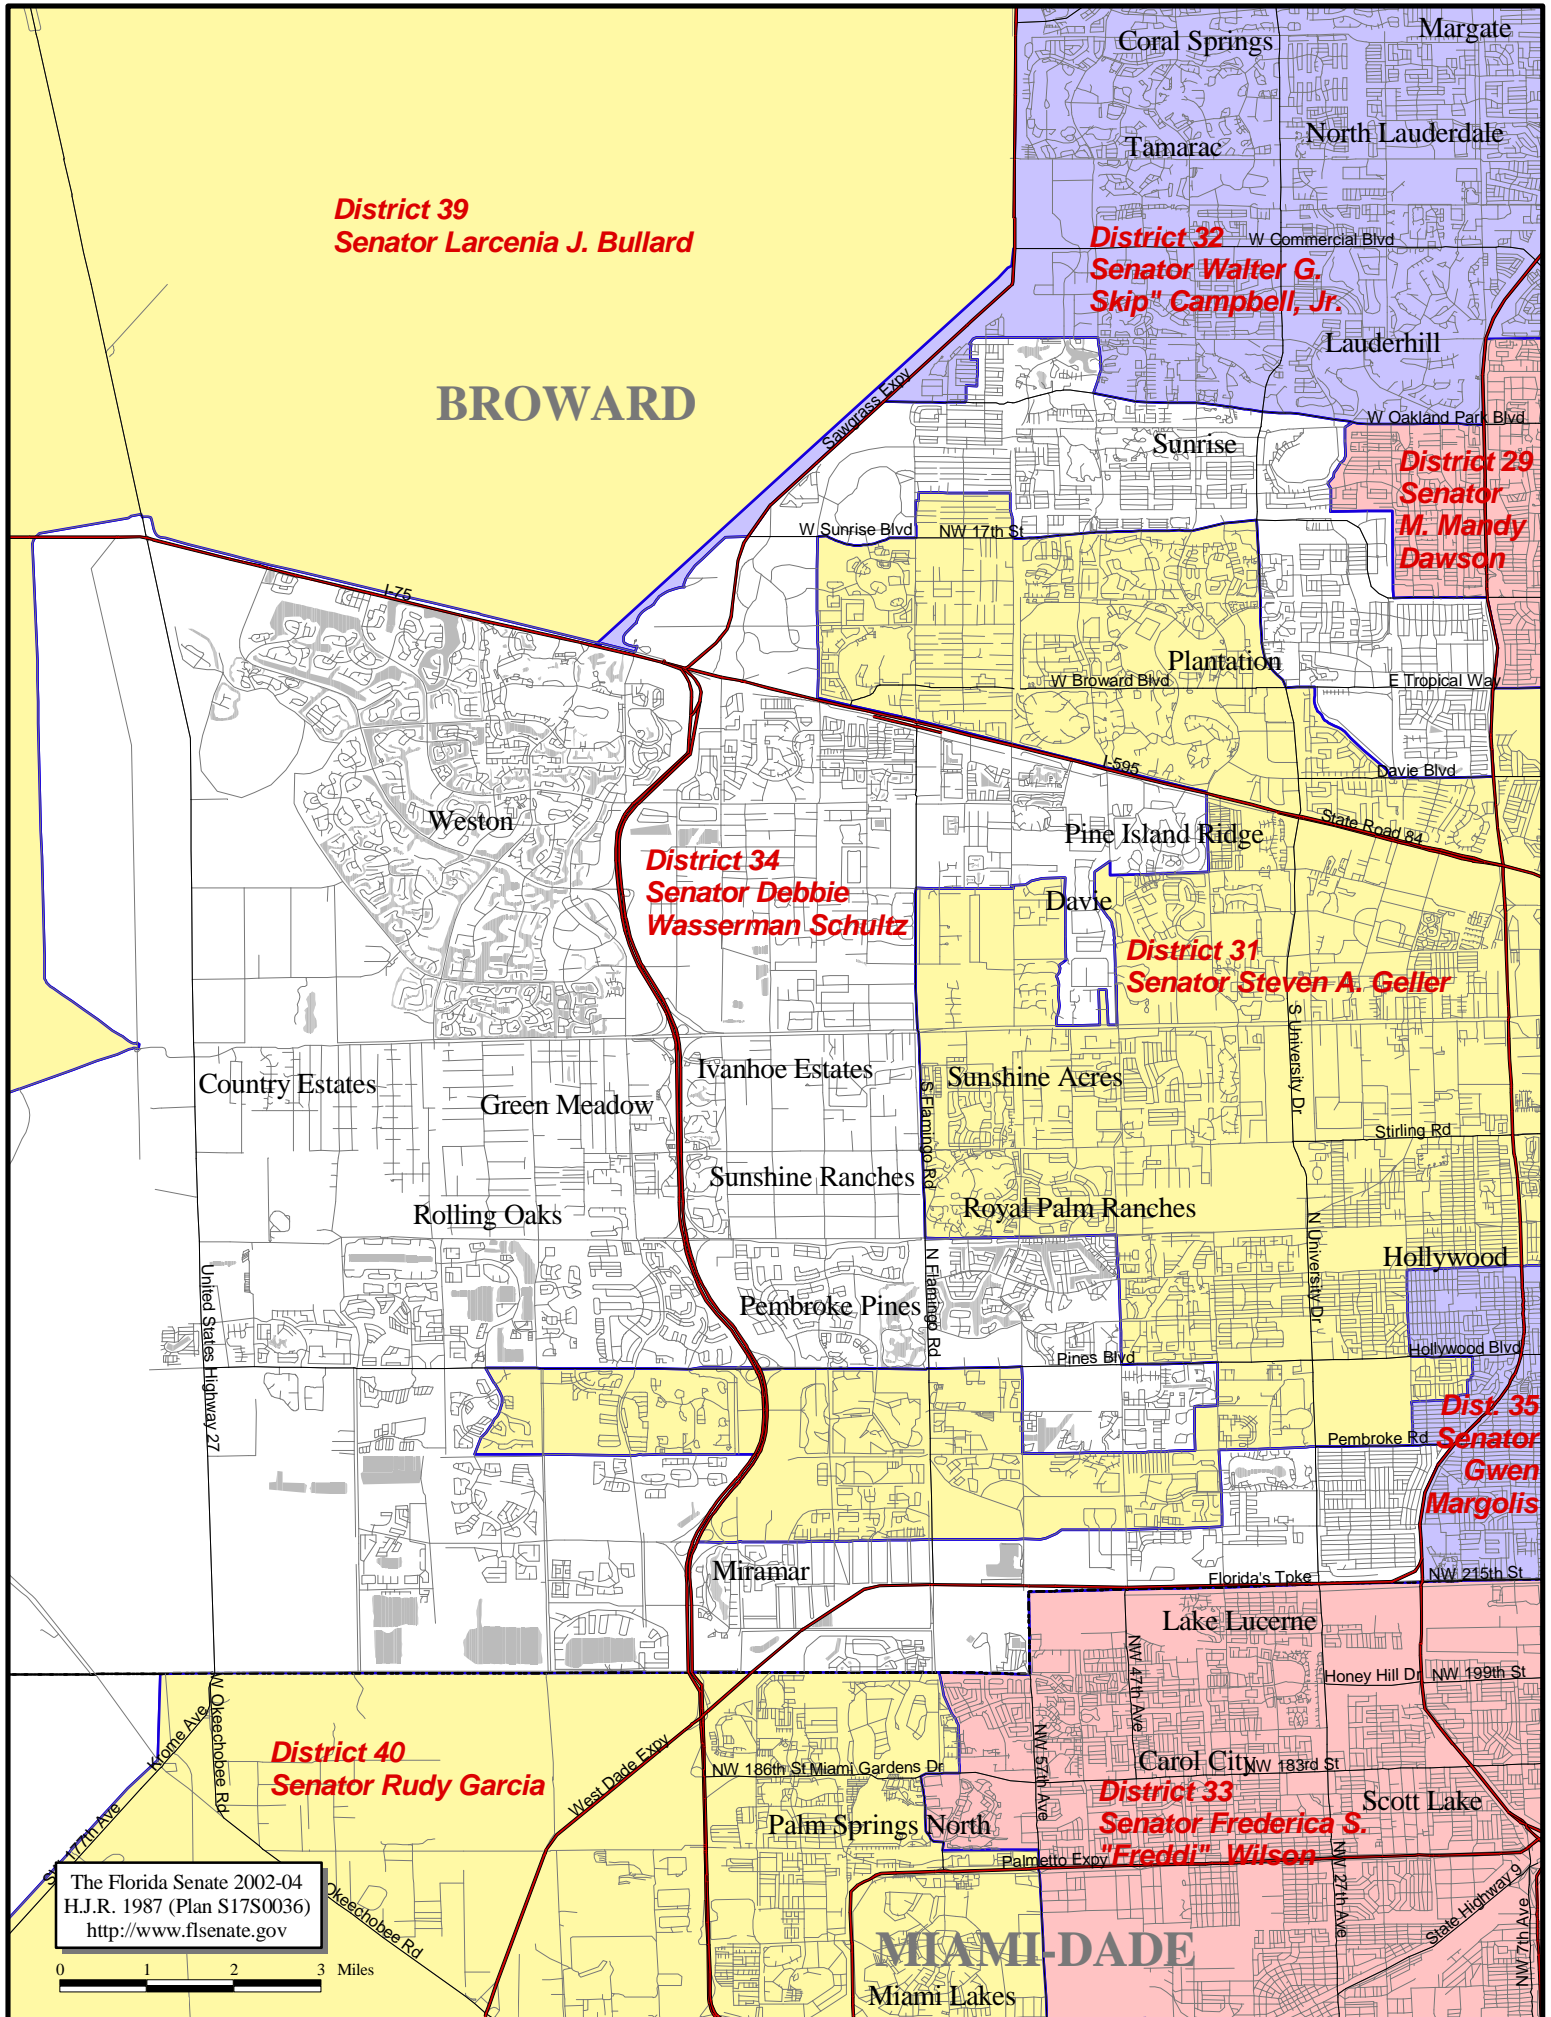

District 39
Senator Larcenia J. Bullard

District 34
Senator Debbie Wasserman Schultz

Future District of
Fabio A. Andrade

MIAMI-DADE

District 40
Senator Rudy Garcia

District 38
Senator J. Alex Villalobos

District 36
Senator Alex Diaz de la Portilla

BROWARD

District 32
Senator Walter G. "Skip" Campbell, Jr.

District 29
Senator M. Mandy Dawson

District 34
Senator Debbie Wasserman Schultz

District 31
Senator Steven A. Geller

Country Estates
Green Meadow
Rolling Oaks

MIAMI-DADE

Miami Lakes

District 34
Senator Debbie Wasserman Schultz

MIAMI-DADE

Kendall West
Kendale Lakes
SW 88th St

The Hammocks
The Crossings
SW 137th Ave

SW 136th St
Howard Dr
Three Lakes
SW 152nd St

Country Walk

Richmond West

South Miami Heights

SW 200th St
District 38
Senator J. Alex Villalobos

Goulds

Princeton

Naranja

Leisure City

Homestead